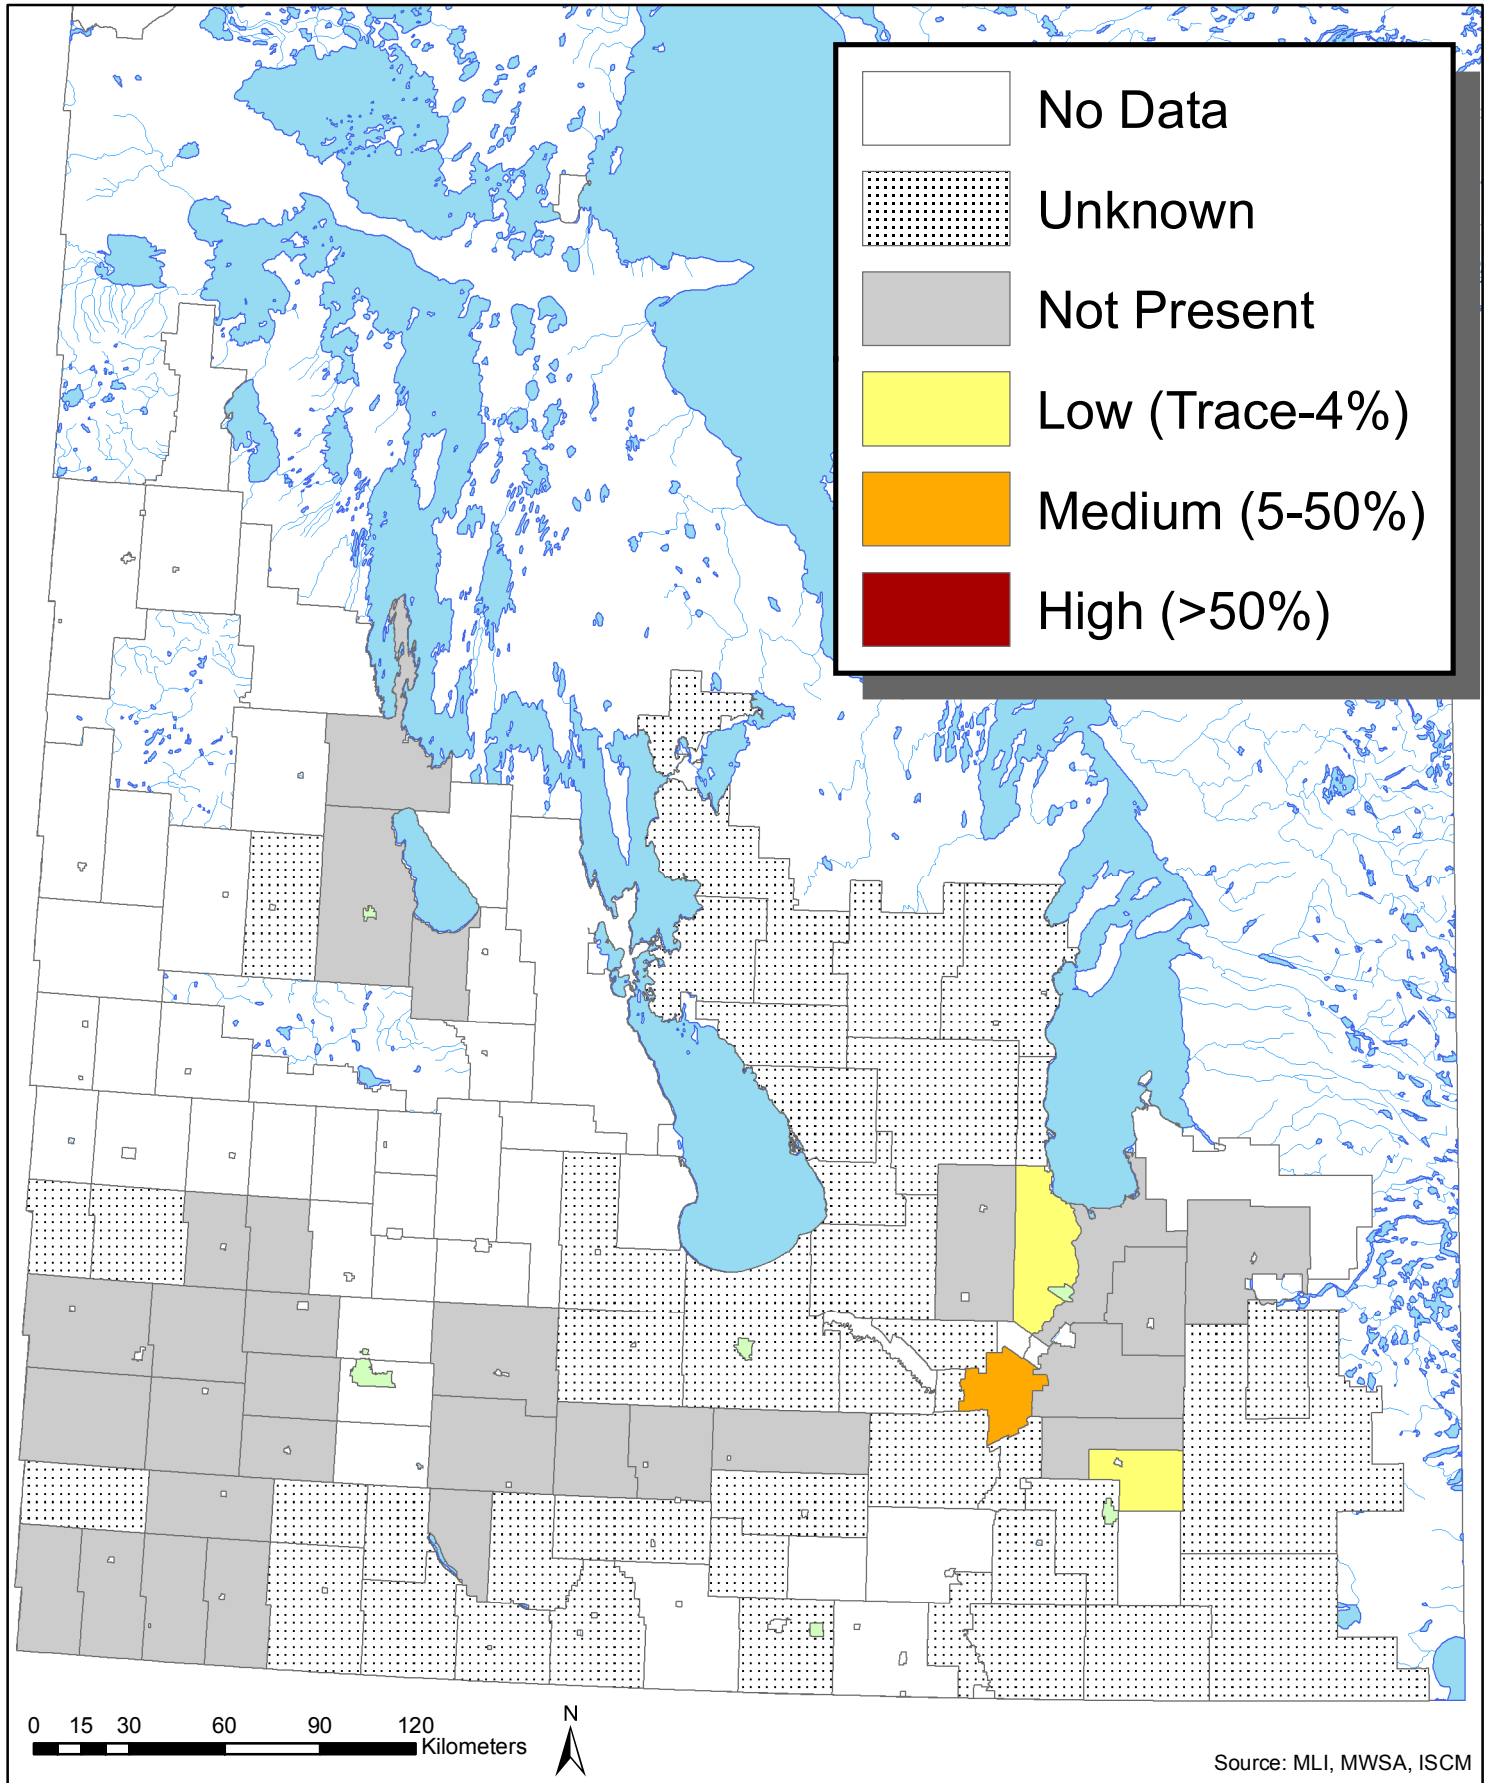

Himalayan Balsam (*Impatiens glandulifera*) Infestation in Manitoba Municipalities in 2011

Invasive Species Council of Manitoba
www.invasivespeciesmanitoba.com
 (204) 232-6021

*An estimate is based on the % of sections (640 acres) infested within a RM